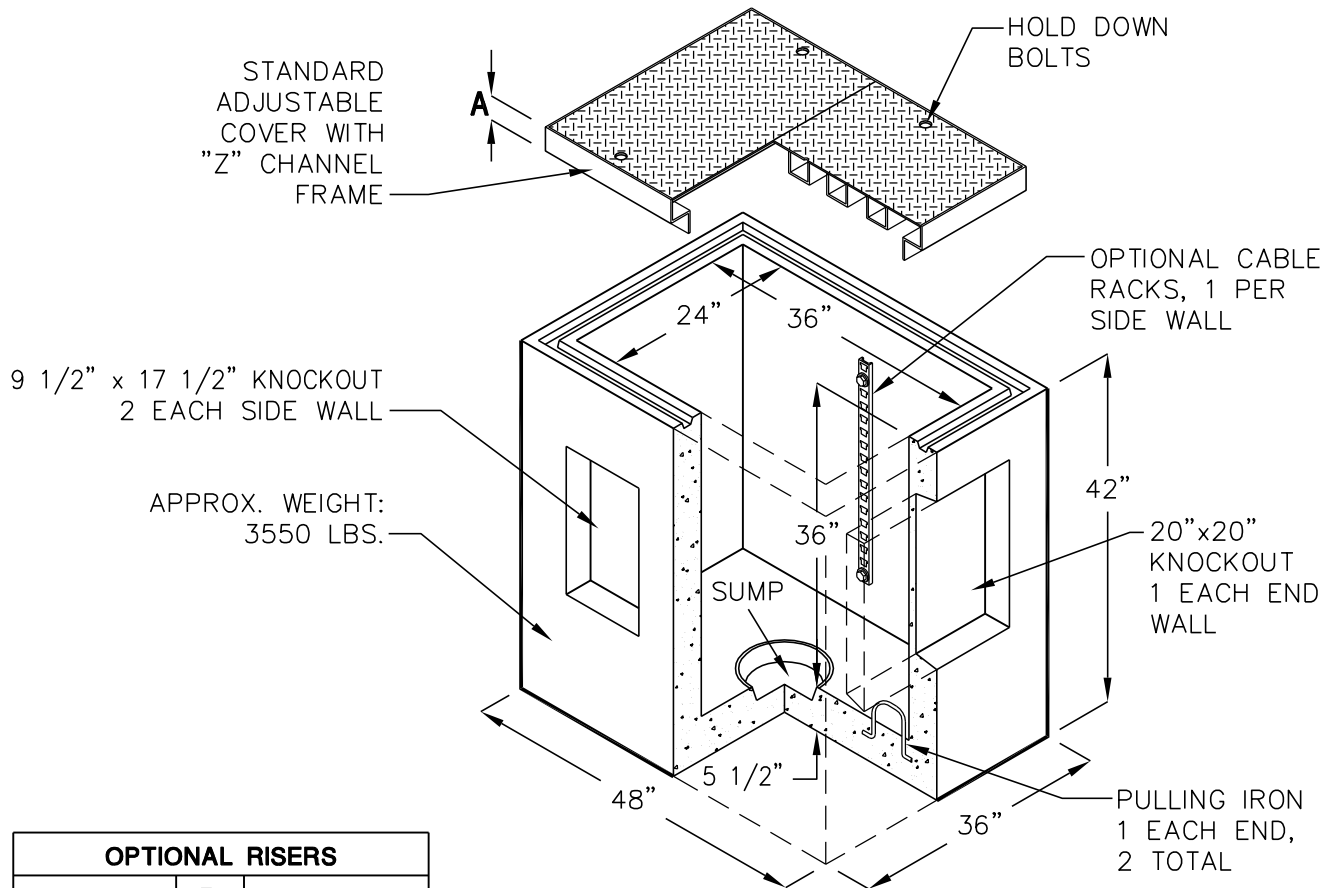

# 2436 PULLBOX

MODEL PB2436

24" WD. x 36" LG. x 36" H.  
(INSIDE DIMENSIONS)

| STANDARD DROP-IN ADJUSTABLE COVERS |    |                 |          |
|------------------------------------|----|-----------------|----------|
| MODEL NO.                          | A  | DESIGN LOAD     | WEIGHT   |
| CA2436AI                           | 3" | INCIDENTAL H-20 | 244 LBS. |
| CA2436AP                           | 3" | PEDESTRIAN      | 210 LBS. |

| OPTIONAL RISERS |     |          |
|-----------------|-----|----------|
| MODEL NO.       | B   | WEIGHT   |
| RS243606        | 6"  | 450 LBS. |
| RS243612        | 12" | 900 LBS. |

ADJUSTABLE TORSION SPRING ASSISTED COVERS (OPTIONAL)

CA2436ATI, 244 LBS.  
DESIGN LOAD:  
INCIDENTAL H-20 OR  
CA2436ATP, 210 LBS.  
DESIGN LOAD:  
PEDESTRIAN

NON ADJUSTABLE CAST-IN COVERS (OPTIONAL)

CA2436C6I, 541 LBS.  
DESIGN LOAD:  
INCIDENTAL H-20 OR  
CA2436C6P, 497 LBS.  
DESIGN LOAD:  
PEDESTRIAN