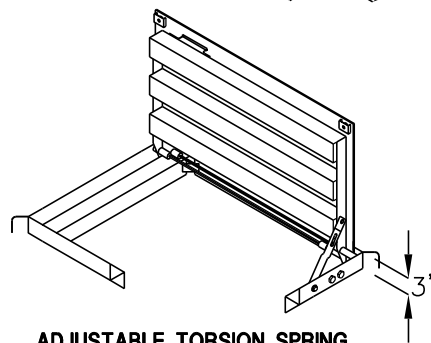

# 2436 PULLBOX

MODEL PB2436

24" WD. x 36" LG. x 36" H.  
(INSIDE DIMENSIONS)

| STANDARD DROP-IN ADJUSTABLE COVERS |    |                 |          |
|------------------------------------|----|-----------------|----------|
| MODEL NO.                          | A  | DESIGN LOAD     | WEIGHT   |
| CA2436AI                           | 3" | INCIDENTAL H-20 | 244 LBS. |
| CA2436AP                           | 3" | PEDESTRIAN      | 210 LBS. |

| OPTIONAL RISERS |     |          |
|-----------------|-----|----------|
| MODEL NO.       | B   | WEIGHT   |
| RS243606        | 6"  | 450 LBS. |
| RS243612        | 12" | 900 LBS. |

ADJUSTABLE TORSION SPRING ASSISTED COVERS (OPTIONAL)