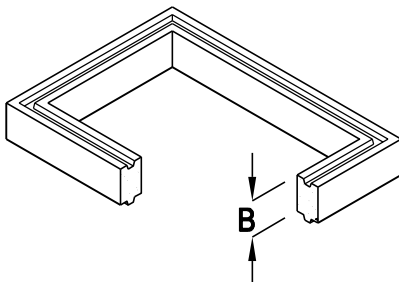

# 2436 PULLBOX

MODEL PB2436

24" WD. x 36" LG. x 36" H.  
(INSIDE DIMENSIONS)

| STANDARD DROP-IN ADJUSTABLE COVERS |    |                 |          |
|------------------------------------|----|-----------------|----------|
| MODEL NO.                          | A  | DESIGN LOAD     | WEIGHT   |
| CA2436AI                           | 3" | INCIDENTAL H-20 | 244 LBS. |
| CA2436AP                           | 3" | PEDESTRIAN      | 210 LBS. |

| OPTIONAL RISERS |     |          |
|-----------------|-----|----------|
| MODEL NO.       | B   | WEIGHT   |
| RS243606        | 6"  | 450 LBS. |
| RS243612        | 12" | 900 LBS. |

ADJUSTABLE TORSION SPRING ASSISTED COVERS (OPTIONAL)