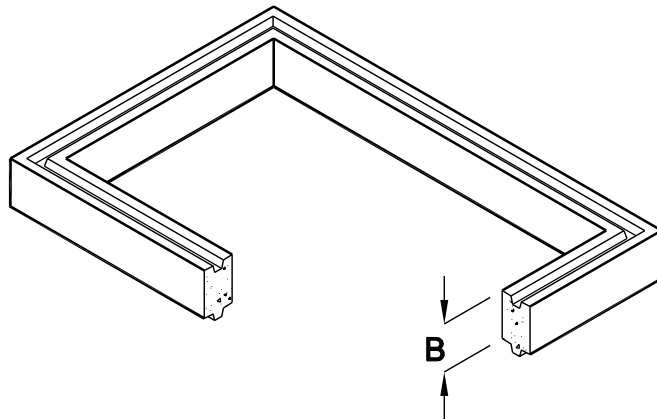

STANDARD NON ADJUSTABLE COVERS			
MODEL NO.	A	DESIGN LOAD	WEIGHT
CA3048C6I	6"	INCIDENTAL H-20	560 LBS.
CA3048C6P	6"	PEDESTRIAN	490 LBS.

# 3048 INTERCEPT PULLBOX

MODEL PB3048-I  
30" WD. x 48" LG. x 30" H.  
(INSIDE DIMENSIONS)

RISERS		
MODEL NO.	B	WEIGHT
RS304806	6"	283 LBS.
RS304812	12"	567 LBS.

FOR COMPLETE DESIGN  
AND PRODUCT INFORMATION,  
CONTACT JENSEN PRECAST.