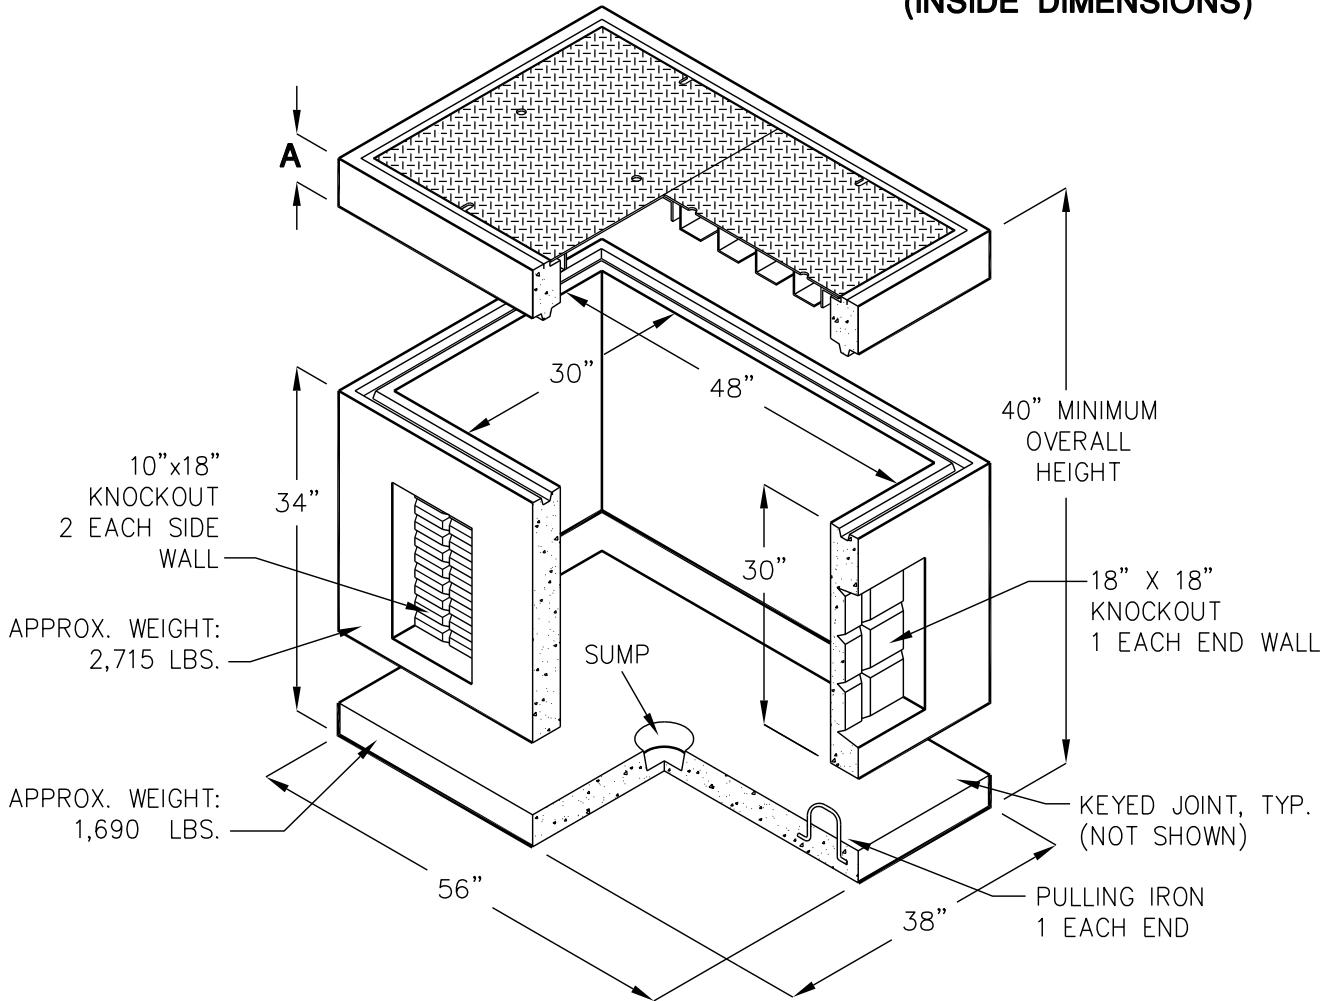

STANDARD NON ADJUSTABLE COVERS			
MODEL NO.	A	DESIGN LOAD	WEIGHT
CA3048C6I	6"	INCIDENTAL H-20	560 LBS.
CA3048C6P	6"	PEDESTRIAN	490 LBS.

# 3048 INTERCEPT PULLBOX

MODEL PB3048-I  
30" WD. x 48" LG. x 30" H.  
(INSIDE DIMENSIONS)

RISERS		
MODEL NO.	B	WEIGHT
RS304806	6"	283 LBS.
RS304812	12"	567 LBS.

FOR COMPLETE DESIGN  
AND PRODUCT INFORMATION,  
CONTACT JENSEN PRECAST.