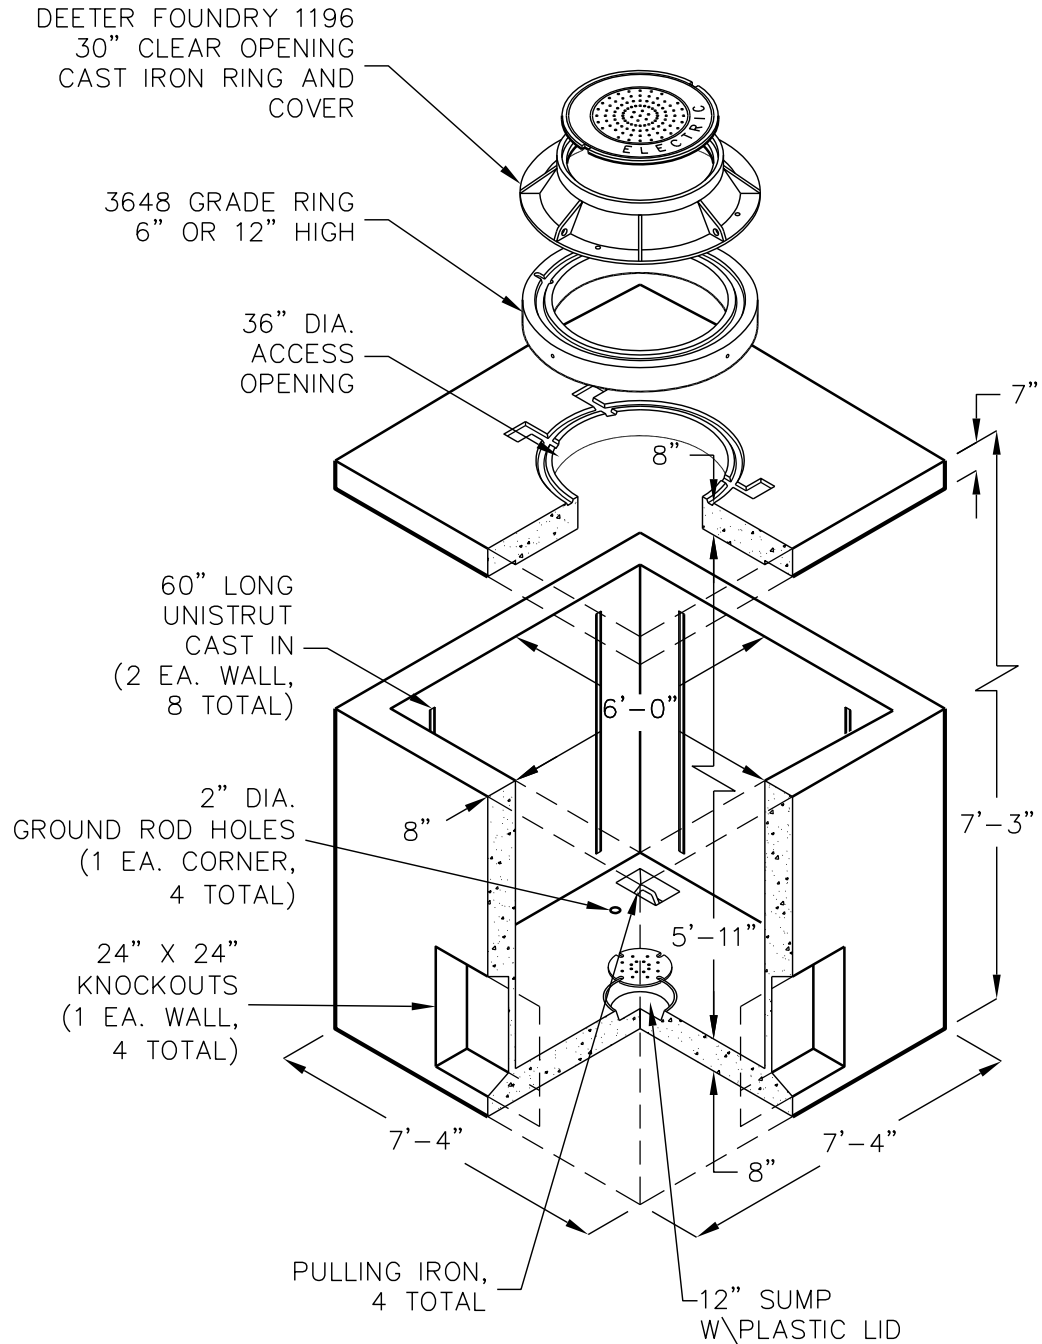

ELECTRICAL BOX

6'-0" x 6'-0" x 6'-0" I.D.

DESIGN LOAD: H-20 TRAFFIC.

FOR COMPLETE DESIGN
AND PRODUCT INFORMATION
CONTACT JENSEN PRECAST.