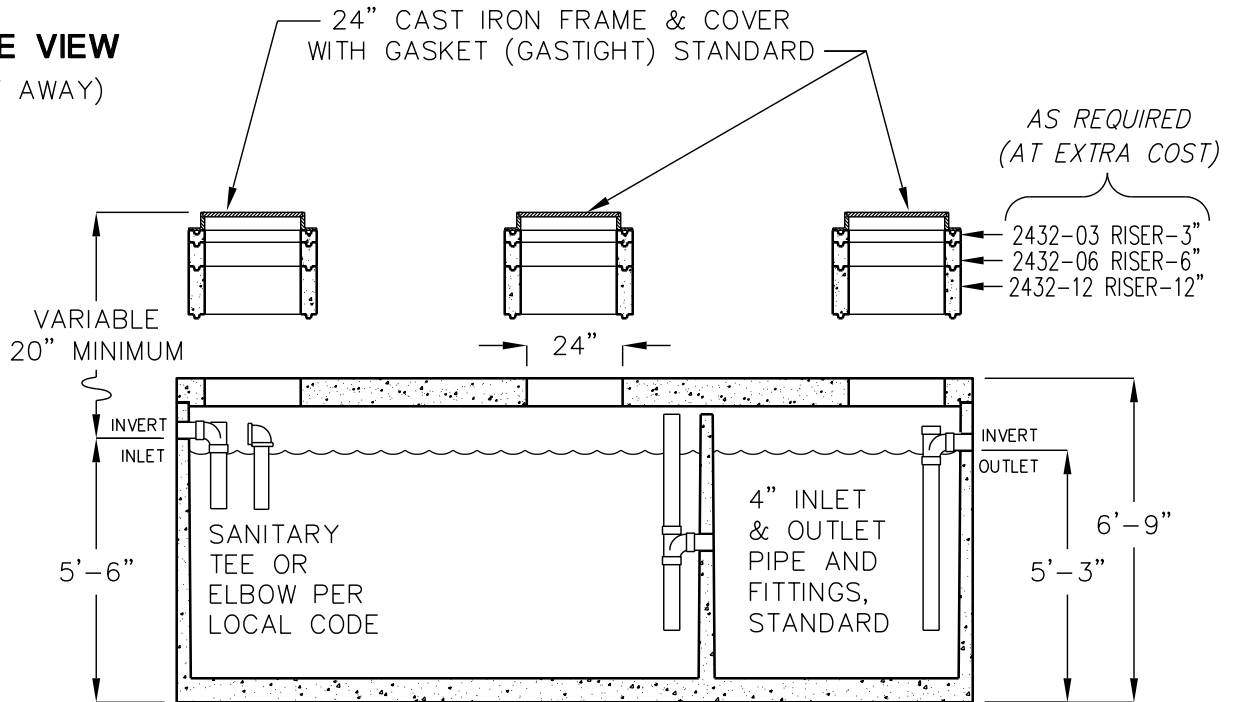

4000 GALLON SAND-OIL INTERCEPTOR

MODEL JZ4000ECE-SO

ACCEPTED BY UPC®

SIDE VIEW
(CUT AWAY)

TOP VIEW
(COVERS REMOVED)

LIQUID CAPACITY: 4,000 GALLONS.

BOX DESIGN LOAD: H-20 TRAFFIC FROM 1' TO 5' OF SOIL COVER.