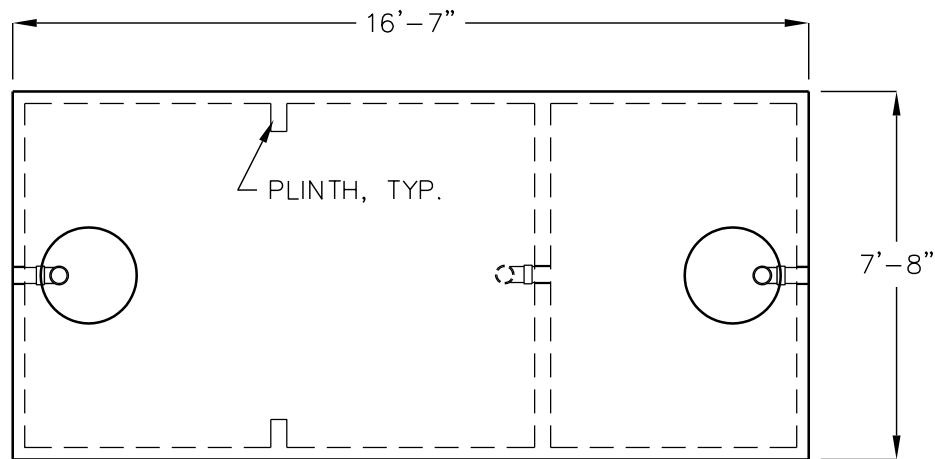

4000 GALLON SAND-OIL INTERCEPTOR

MODEL JZ4000ECE-SO

ACCEPTED BY UPC®

SIDE VIEW
(CUT AWAY)

TOP VIEW
(COVERS REMOVED)

LIQUID CAPACITY: 4,000 GALLONS.

BOX DESIGN LOAD: H-20 TRAFFIC FROM 1' TO 5' OF SOIL COVER.