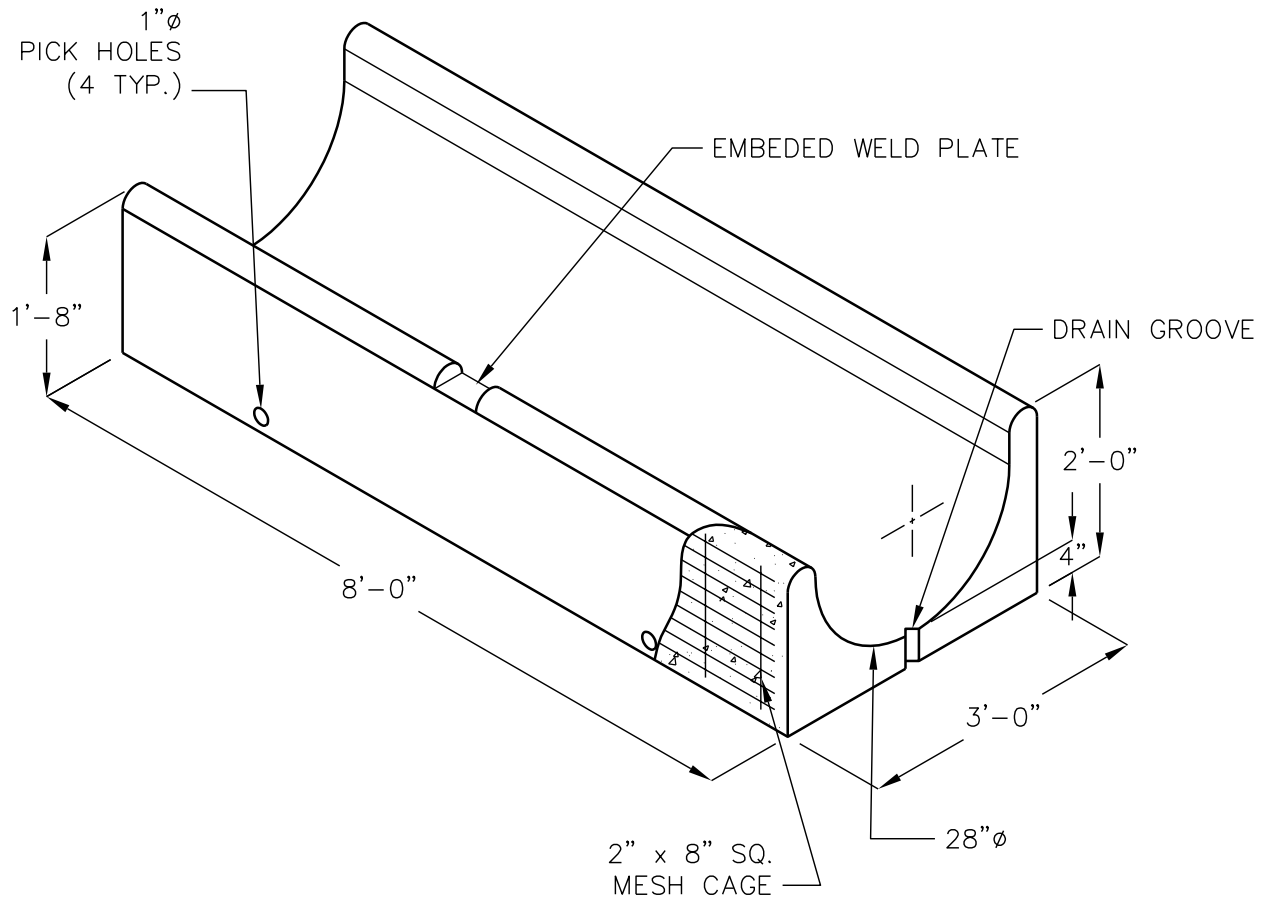

# FEED BIN

8' x 3'

MODEL# AGFB8

CAGE CONTAINS 2" x 8" SQ.  
MESH REINFORCEMENT.

FOR COMPLETE DESIGN  
AND PRODUCT INFORMATION  
CONTACT JENSEN PRECAST.